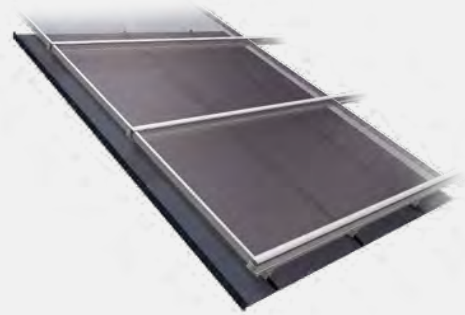

TRITEC

ENERGY FOR A BETTER WORLD

TRI-STAND

The smart insertion system for PV systems on standing seam sheet metal.

- 
- simple
 - quick
 - efficient

The main advantages:

- Floating rooftop system, therefore no thermal separation necessary
- Low material requirements due to single-layer rail system
- Simple, quick and efficient installation
- Considerable time and thus cost saving
- Optimum load distribution and stability
- Suitable for all common framed solar modules

www.tritec-energy.com

TRI-STAND FOR STANDING SEAM SHEET METAL

This way you easily increase your efficiency

Realize your projects in an unbeatably short time: The smart planning software, the few components and the patented SafeClick assembly enable an extremely quick, safe and simple installation of the PV insertion system TRI-STAND on the roof. The PV modules are easily inserted into the insertion profiles and are held in place by their own weight. Additional fastening of the modules is completely unnecessary.

TRI-STAND end bracket TS-E

● Standard

- black, item no.: 1502307
- blank, item no.: 1502214

* Information on lengths and part numbers on request.

LEARN MORE

Videos, planning and contact

Simply scan the QR code or visit the following link to get more information about TRI-STAND for standing seam sheet metal, such as installation video, installation instructions and references.

The optimal mounting solution for every roof

TRITEC mounting systems combine over 30 years of photovoltaic experience. Our own products TRI-STAND, TRI-ROOF+, TRI-CLIP and TRI-FLAT Easyspeed offer optimum PV mounting solutions for the various requirements of different roof types and alignments. We attach great importance to the high-quality processing of the components as well as to the durability of the substructure.