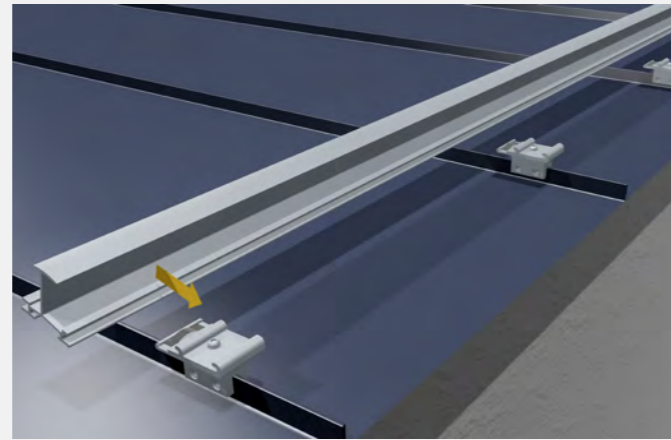

TRITEC

ENERGY FOR A BETTER WORLD

TRI-STAND

The smart insertion system for PV systems on standing seam sheet metal.

- 
- simple
 - quick
 - efficient

The main advantages:

- Floating rooftop system, therefore no thermal separation necessary
- Low material requirements due to single-layer rail system
- Simple, quick and efficient installation
- Considerable time and thus cost saving
- Optimum load distribution and stability
- Suitable for all common framed solar modules

www.tritec-energy.com

TRI-STAND FOR STANDING SEAM SHEET METAL

This way you easily increase your efficiency

Realize your projects in an unbeatably short time: The smart planning software, the few components and the patented SafeClick assembly enable an extremely quick, safe and simple installation of the PV insertion system TRI-STAND on the roof. The PV modules are easily inserted into the insertion profiles and are held in place by their own weight. Additional fastening of the modules is completely unnecessary.

TRI-STAND is installed in just a few steps

1. Mounting SafeClick

The tried and tested SafeClick is mounted directly on the standing seam, including the M8 standing seam clamp.

2. Place the SafeClicks in a row

Fit the SafeClicks including standing seam clamps in a row, complete assembly and fit the insert profile in place.

3. Clicking the TS insert profiles into the SafeClick

The insertion profiles are clicked into the SafeClick and are floatingly connected to the roof. Damage to the roof and module caused by thermal expansion is thus avoided.