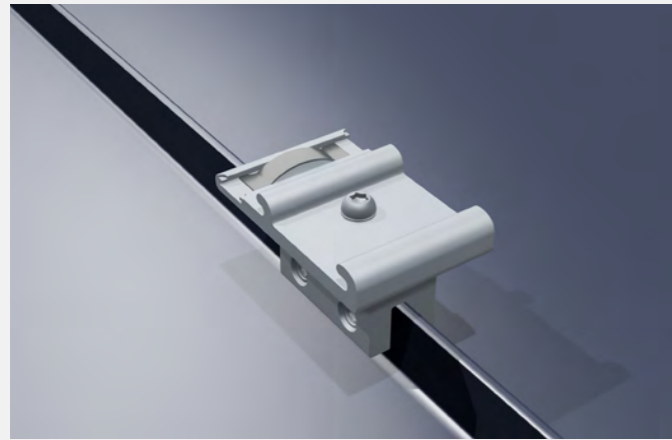

TRITEC

ENERGY FOR A BETTER WORLD

TRI-STAND

The smart insertion system for PV systems on standing seam sheet metal.

- 
- simple
 - quick
 - efficient

The main advantages:

- Floating rooftop system, therefore no thermal separation necessary
- Low material requirements due to single-layer rail system
- Simple, quick and efficient installation
- Considerable time and thus cost saving
- Optimum load distribution and stability
- Suitable for all common framed solar modules

www.tritec-energy.com

TRI-STAND FOR STANDING SEAM SHEET METAL

This way you easily increase your efficiency

Realize your projects in an unbeatably short time: The smart planning software, the few components and the patented SafeClick assembly enable an extremely quick, safe and simple installation of the PV insertion system TRI-STAND on the roof. The PV modules are easily inserted into the insertion profiles and are held in place by their own weight. Additional fastening of the modules is completely unnecessary.

TRI-STAND is installed in just a few steps

1. Mounting SafeClick

The tried and tested SafeClick is mounted directly on the standing seam, including the M8 standing seam clamp.

2. Place the SafeClicks in a row

Extremely fast assembly with few components

With TRITEC you have the choice: Many components of the PV insertion system TRI-STAND are available in the colour selection „black“ and „blank“ (aluminum silver). Completely tailored to your needs: The profiles and variants marked with * are available in different lengths on request.