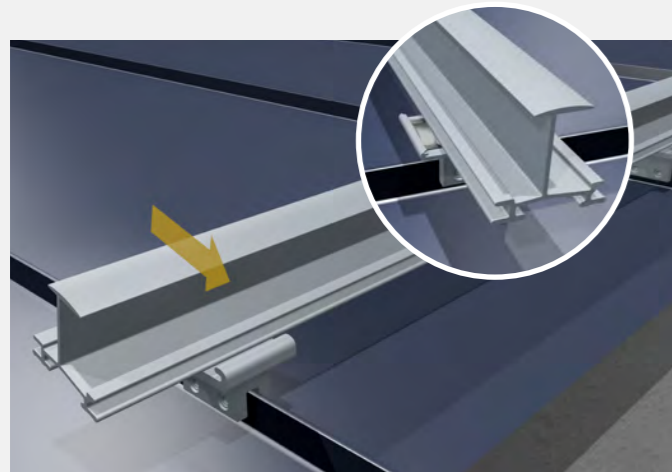

TRITEC

ENERGY FOR A BETTER WORLD

TRI-STAND

The smart insertion system for PV systems on standing seam sheet metal.

- 
- simple
 - quick
 - efficient

The main advantages:

- Floating rooftop system, therefore no thermal separation necessary
- Low material requirements due to single-layer rail system
- Simple, quick and efficient installation
- Considerable time and thus cost saving
- Optimum load distribution and stability
- Suitable for all common framed solar modules

www.tritec-energy.com

TRI-STAND FOR STANDING SEAM SHEET METAL

This way you easily increase your efficiency

Realize your projects in an unbeatably short time: The smart planning software, the few components and the patented SafeClick assembly enable an extremely quick, safe and simple installation of the PV insertion system TRI-STAND on the roof. The PV modules are easily inserted into the insertion profiles and are held in place by their own weight. Additional fastening of the modules is completely unnecessary.

TRI-STAND is installed in just a few steps

1. Mounting SafeClick

The tried and tested SafeClick is mounted directly on the standing seam, including the M8 standing seam clamp.

2. Place the SafeClicks in a row

Fit the SafeClicks including standing seam clamps in a row, complete assembly and fit the insert profile in place.

3. Clicking the TS insert profiles into the SafeClick

The insertion profiles are clicked into the SafeClick and are floatingly connected to the roof. Damage to the roof and module caused by thermal expansion is thus avoided.